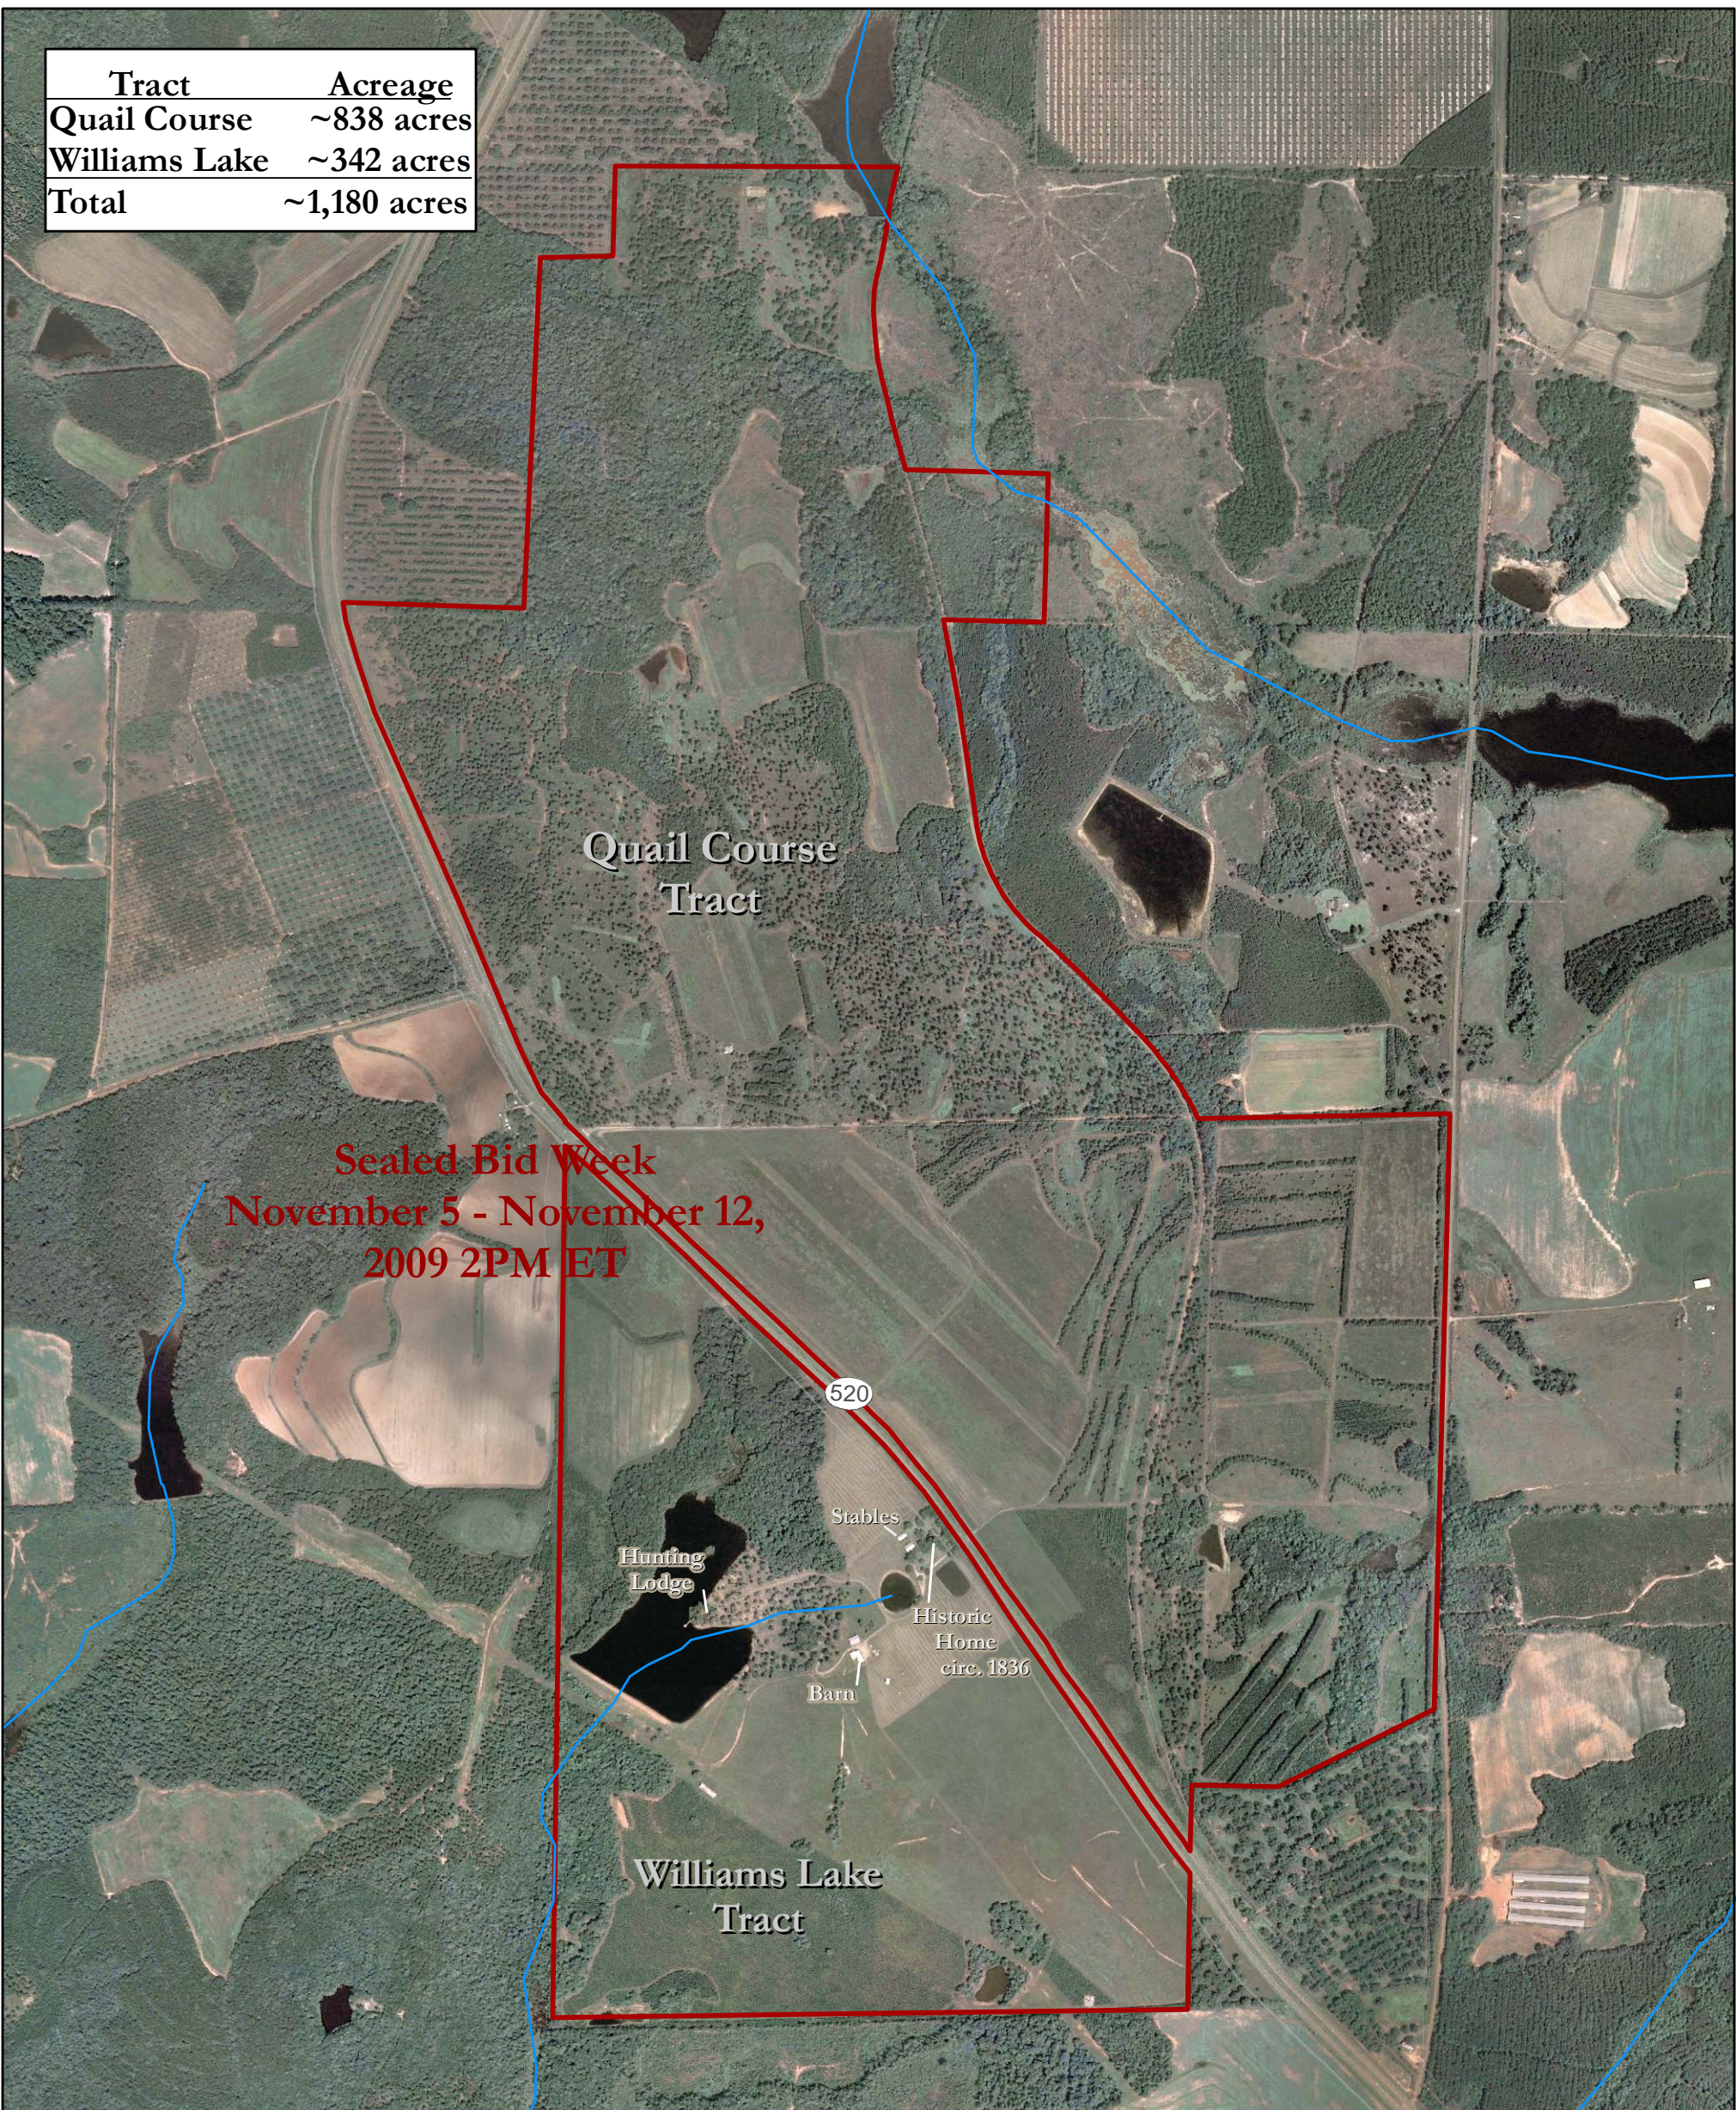

Tract	Acreage
Quail Course	~838 acres
Williams Lake	~342 acres
Total	~1,180 acres

PLANTATION AUCTION GROUP, LLC

This is a proprietary analysis and not to be distributed
© Plantation Auction Group, LLC
8240 Centerville Road - Tallahassee, FL 32309
Cell: 850.508.2999 - Telephone: 850.907.2076
www.plantationauction.com
©2009

Quail Ridge Plantation
1,180 +/- total acres
Stewart County, Georgia

Sealed Bid Week
November 5 - November 12,
2009 2PM ET

— Streams
■ Quail Ridge Plantation
2007 Color Imagery (1ft)